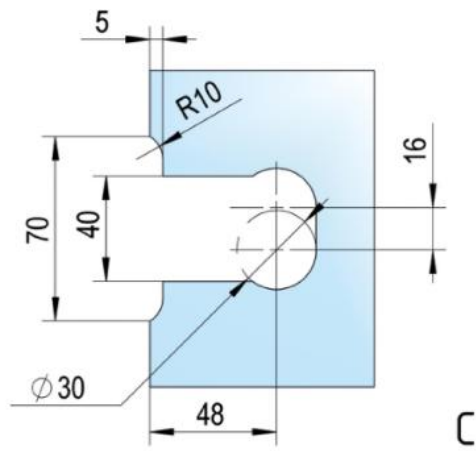

39.00000.01

Shower door hinge Juna with oblong hole plate

Material: brass
Finish: chrome polished
Mounting: glass/wall 90°
Glass thickness: 6 / 8 / 10 mm
Sales unit (SU): St
Unit package: 2.00
Shape: square
Carrying capacity: 50 kg/pair

opening on both sides, hidden screw connection, max. door size with glasses 6 & 8 mm 1000 x 2250 mm, with glass 10 mm 855 x 2250 mm, zero position continuously adjustable, self-closing from 20°

D

D

E

E