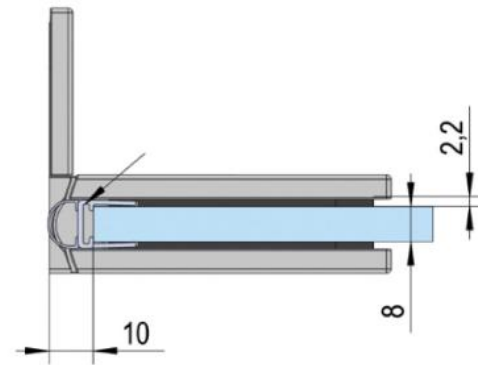

39.00000.01

Shower door hinge Juna with oblong hole plate

Material: brass
Finish: chrome polished
Mounting: glass/wall 90°
Glass thickness: 6 / 8 / 10 mm
Sales unit (SU): St
Unit package: 2.00
Shape: square
Carrying capacity: 50 kg/pair

opening on both sides, hidden screw connection, max. door size with glasses 6 & 8 mm 1000 x 2250 mm, with glass 10 mm 855 x 2250 mm, zero position continuously adjustable, self-closing from 20°

D

D

E

E