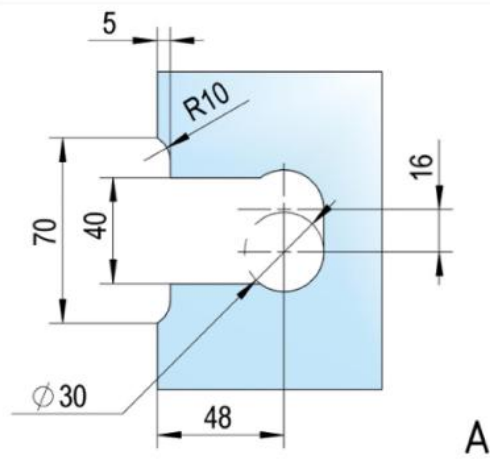

39.00000.01

Shower door hinge Juna with oblong hole plate

Material: brass
Finish: chrome polished
Mounting: glass/wall 90°
Glass thickness: 6 / 8 / 10 mm
Sales unit (SU): St
Unit package: 2.00
Shape: square
Carrying capacity: 50 kg/pair

opening on both sides, hidden screw connection, max. door size with glasses 6 & 8 mm 1000 x 2250 mm, with glass 10 mm 855 x 2250 mm, zero position continuously adjustable, self-closing from 20°

D

D

E

E