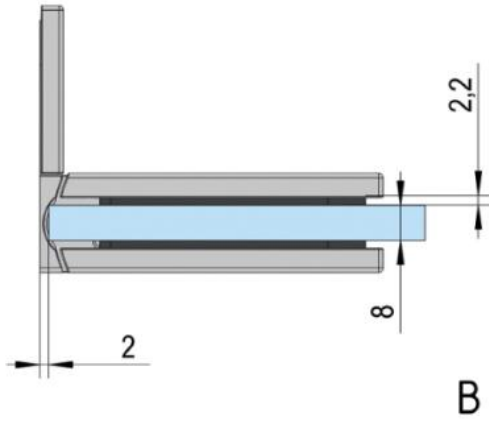

39.00000.01

Shower door hinge Juna with oblong hole plate

Material: brass
Finish: chrome polished
Mounting: glass/wall 90°
Glass thickness: 6 / 8 / 10 mm
Sales unit (SU): St
Unit package: 2.00
Shape: square
Carrying capacity: 50 kg/pair

opening on both sides, hidden screw connection, max. door size with glasses 6 & 8 mm 1000 x 2250 mm, with glass 10 mm 855 x 2250 mm, zero position continuously adjustable, self-closing from 20°

D

D

E

E