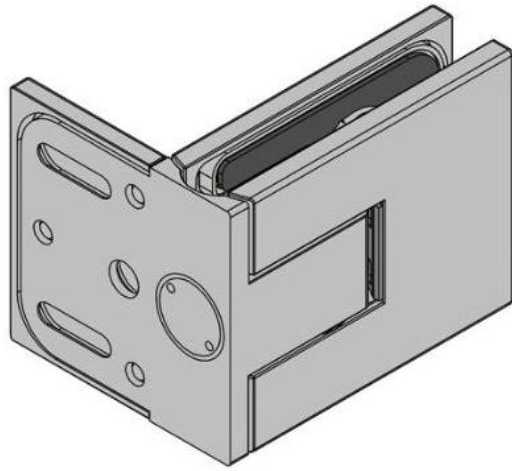

39.00000.01

Shower door hinge Juna with oblong hole plate

Material: brass
Finish: chrome polished
Mounting: glass/wall 90°
Glass thickness: 6 / 8 / 10 mm
Sales unit (SU): St
Unit package: 2.00
Shape: square
Carrying capacity: 50 kg/pair

opening on both sides, hidden screw connection, max. door size with glasses 6 & 8 mm 1000 x 2250 mm, with glass 10 mm 855 x 2250 mm, zero position continuously adjustable, self-closing from 20°

D

D

E

E