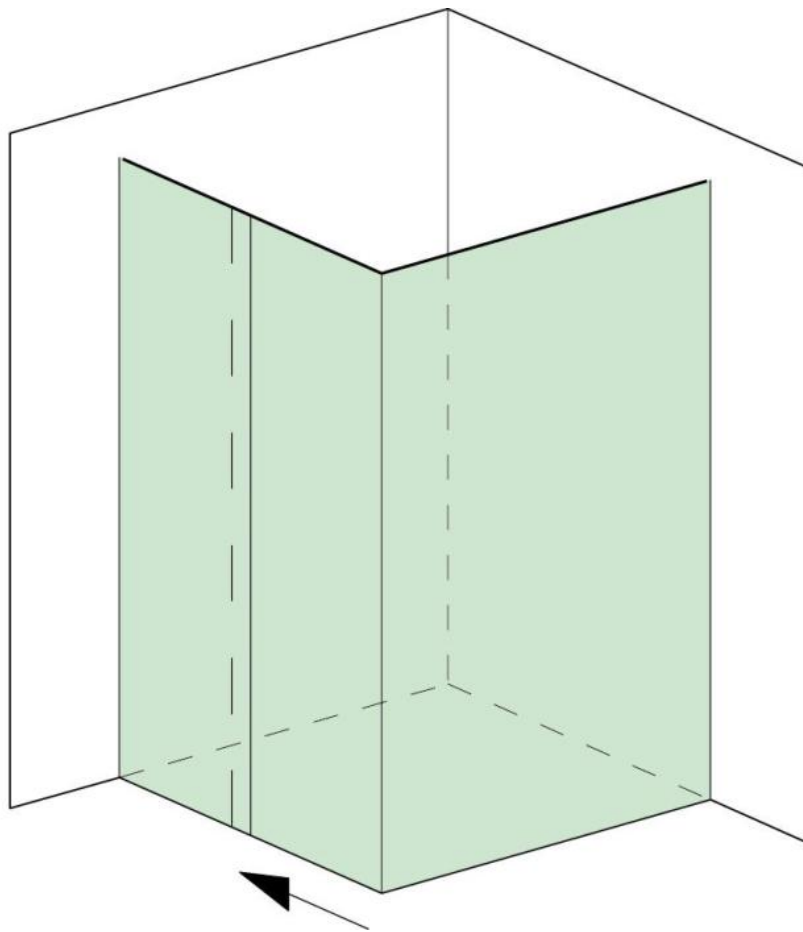

18.70001.27

Aquant 40, complete set corner shower, single-leaf, 2 x Comfort Stop and Perfect Close

Material: aluminium
Finish: black anodized
Mounting: wall assembly
Glass thickness: 8 mm
Sales unit (SU): St
Unit package: 1.00
Shape: square
Measures: 1150 mm
Carrying capacity: 40 kg/set

contains: 2 x profile set, 1 x accessory set door leaf 40 kg, 1 accessory set assembly, 1 x accessory set corner piece, incl. damping / self-closing system on both sides, without knob. Transparent floor guide and water deflector